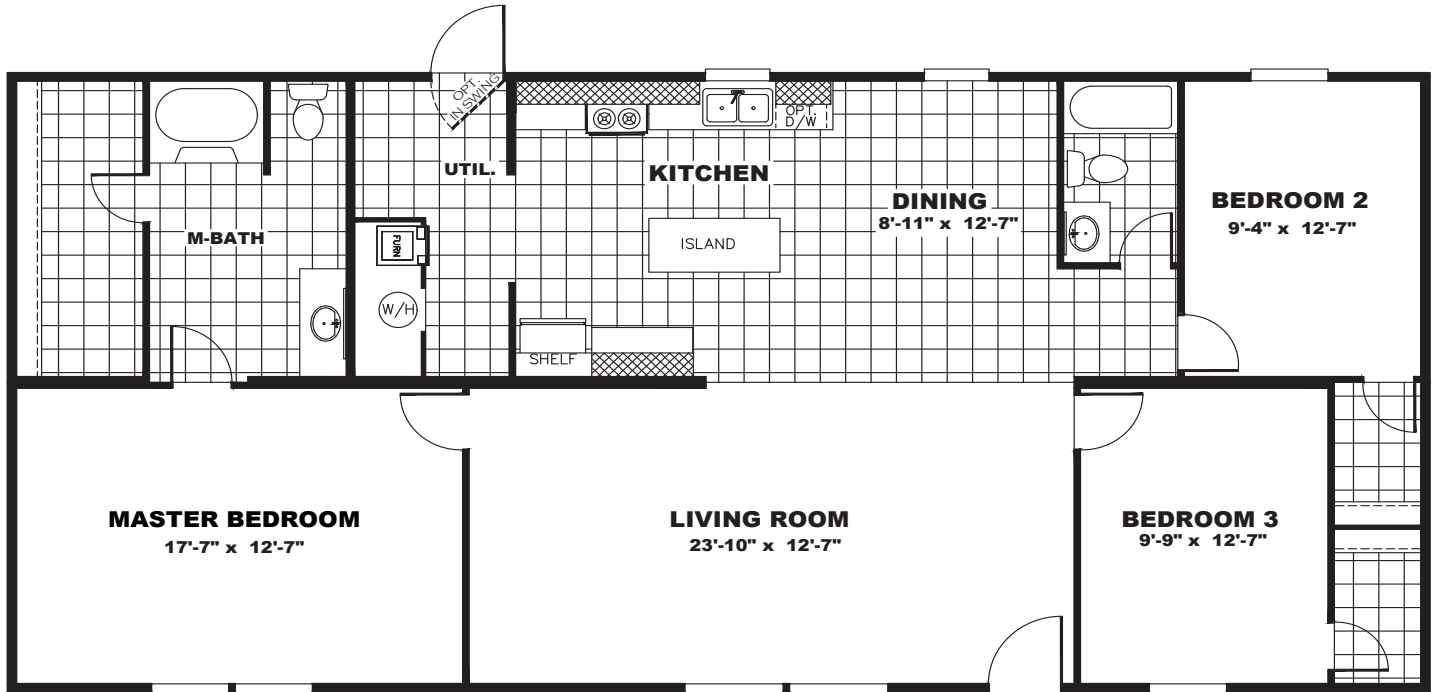

TRU28563RH - 3 Bed - 2 Bath - 1,475 sq ft. - 28' x 56'

Call today to schedule an appointment

**855-550-6550**